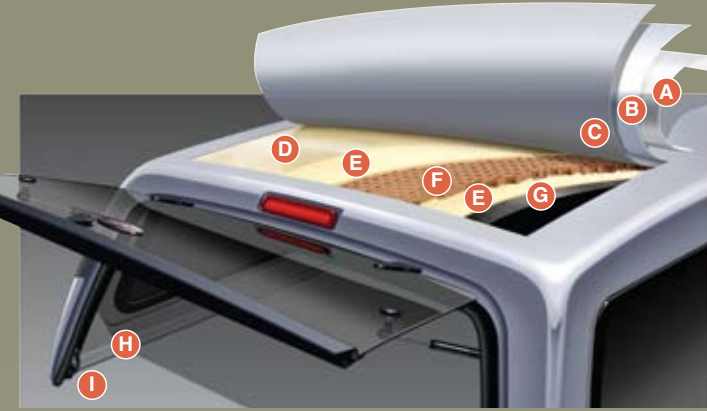

CONSTRUCTION

- **A. DuPont Low Haps Clear Coat**
  – Environmentally Friendly
  – Gloss Finish
- **B. DuPont Automotive Base Coat Paint**
  – Great Look and Finish
- **C. GEL Coat**
  – Sandable Paintable Surface
- **D. PreSpray Ranch's Custom Resin Mix**
  – The Right Mix for Strength and Appearance

- **E. Fiberglass Chop with Ranch's Custom Resin Mix**
- **F. Tri-Cell Reinforced Roof**
  – Increases Strength of Roof 10X
- **G. Post Spray Custom Resin Mix with TiO2 Whitener**
  – Strong/Smooth/White Interior
- **H. Solid Fiberglass Base Rail**
  – Fiberglassed to Cap Not Glued
  – Extremely Strong
- **I. Black Powder Coated Hardware**
  – Prevents Corrosion and Rust